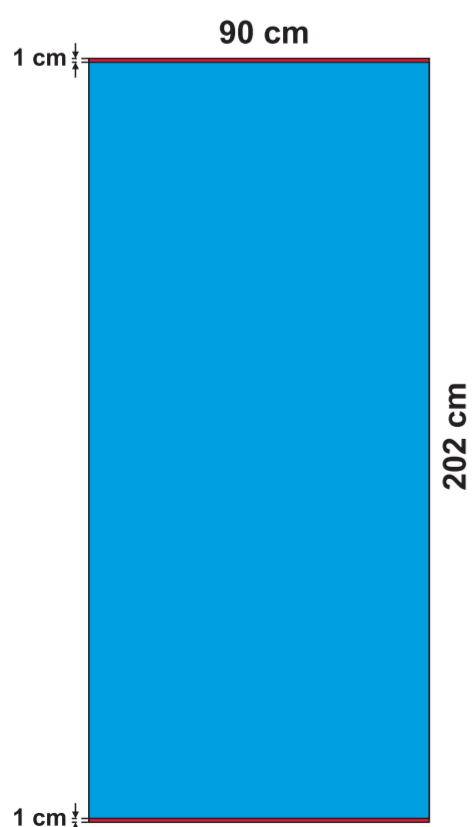

ROLL-UP:

- ECO 85x200 cm
- BUSINESS 85x200 cm

ROLL-UP:

- DOUBLE-SIDED (x2) 83x200 cm

ROLL-UP:

- ECO 100x200 cm

ROLL-UP:

- ECO 120x200 cm

MINI ROLL-UP:

- A4

MINI ROLL-UP:
- A3

X-BANNER:

- DOUBLE-SIDED (x2)

X-BANNER:

- 80x180 cm

X-BANNER:

- 90x210 cm

EVENT FLAGPOLE:

- 5 m

L-BANNER:

- ECO 90x200 cm
- DOUBLE-SIDED (x2)

L-BANNER:

- ECO 75x200 cm

 visible part

 partially hidden inside system